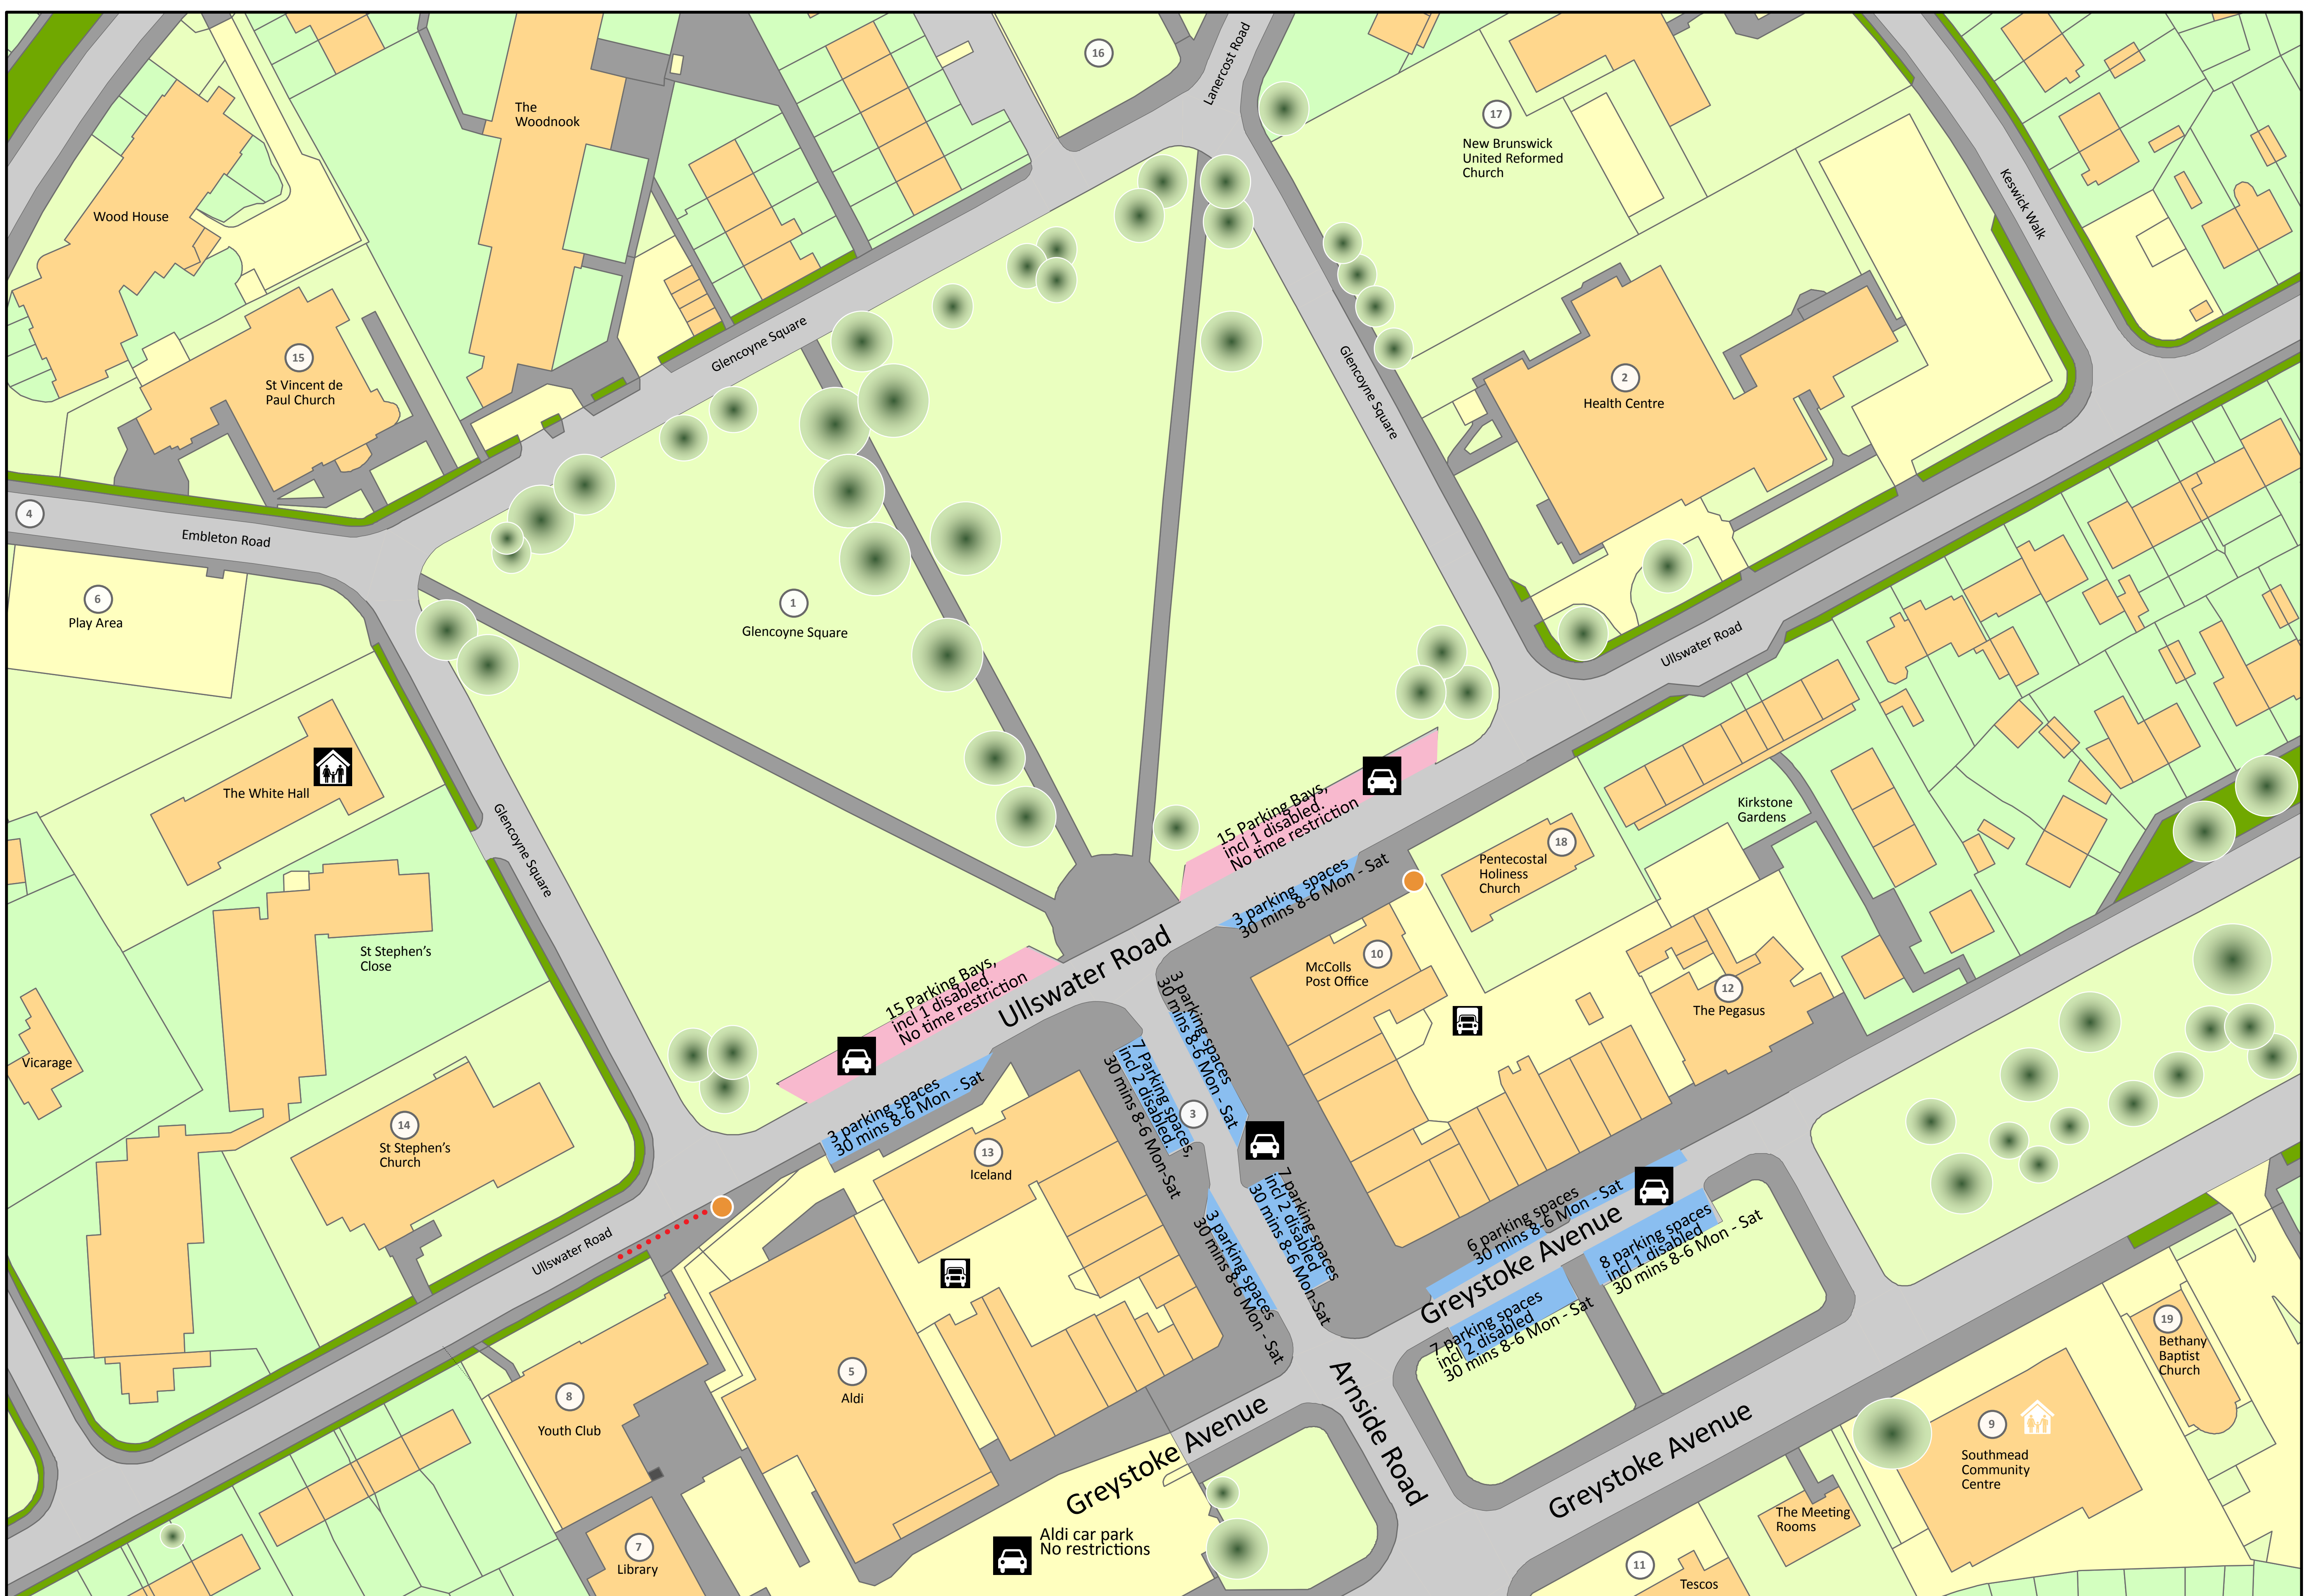

Arnside & Glencoyne Square Existing Parking

© Crown copyright and database right 2016
OS Survey 100023406 2014

Existing context

- Focus area for Glencoyne Square
- Focus area of Arnside Public Realm Strategy
- Greenspace
- Buildings
- Existing tree
- Trade waste on street
- ⋯ Narrow pedestrian footways
- ↔ Key pedestrian link
- ⋯ Poor street frontage
- ↻ Existing: one way
- 🚗 Car park
- 🚚 Lorry servicing/ access

Key venues

- | | |
|--|---|
| <ul style="list-style-type: none"> 1 Glencoyne Square 2 Health Centre 3 Arnside Shops 4 Littlemead School 5 Aldi Shop 6 Play Area 7 Library 8 Youth Club 9 Community Centre 10 Post Office | <ul style="list-style-type: none"> 11 Tesco Shop 12 The Pegasus Pub 13 Iceland Shop 14 St Stephen's Church 15 St Vincent de Paul Church 16 Church of Jesus Christ of Latter-Day Saints 17 New Brunswick URC Church 18 Pentecostal Holiness Church 19 Bethany Baptists Church |
|--|---|