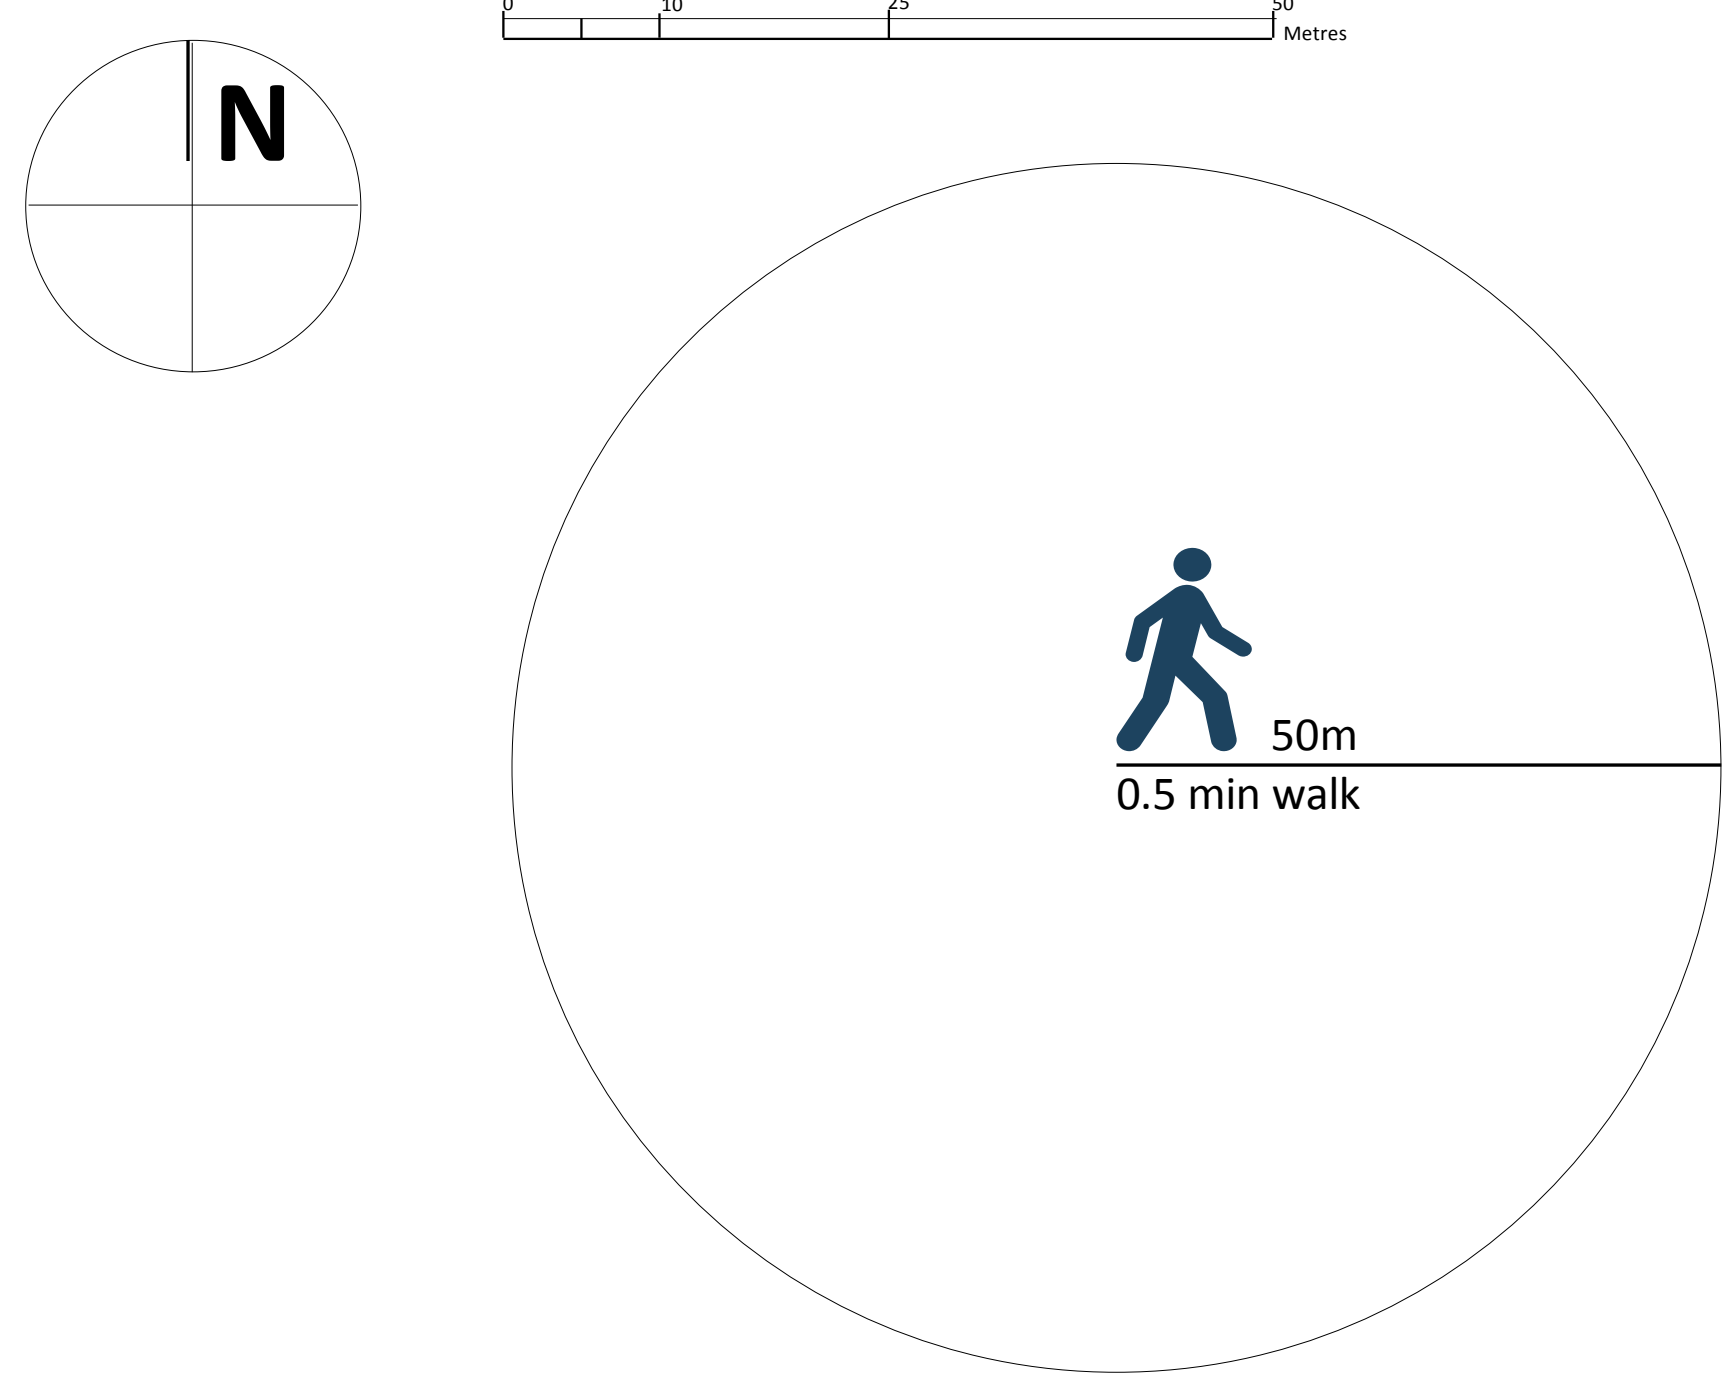

Arnside & Glencoyne Square Existing Parking

© Crown copyright and database right 2016
OS Survey 100023406 2014

Existing context

- Focus area for Glencoyne Square
- Focus area of Arnside Public Realm Strategy
- Greenspace
- Buildings
- Existing tree
- Trade waste on street
- ⋯ Narrow pedestrian footways
- ↔ Key pedestrian link
- ⋯ Poor street frontage
- ↻ Existing: one way
- 🚗 Car park
- 🚚 Lorry servicing/ access

Key venues

- | | |
|--|---|
| <ul style="list-style-type: none"> 1 Glencoyne Square 2 Health Centre 3 Arnside Shops 4 Littlemead School 5 Aldi Shop 6 Play Area 7 Library 8 Youth Club 9 Community Centre 10 Post Office | <ul style="list-style-type: none"> 11 Tesco Shop 12 The Pegasus Pub 13 Iceland Shop 14 St Stephen's Church 15 St Vincent de Paul Church 16 Church of Jesus Christ of Latter-Day Saints 17 New Brunswick URC Church 18 Pentecostal Holiness Church 19 Bethany Baptists Church |
|--|---|